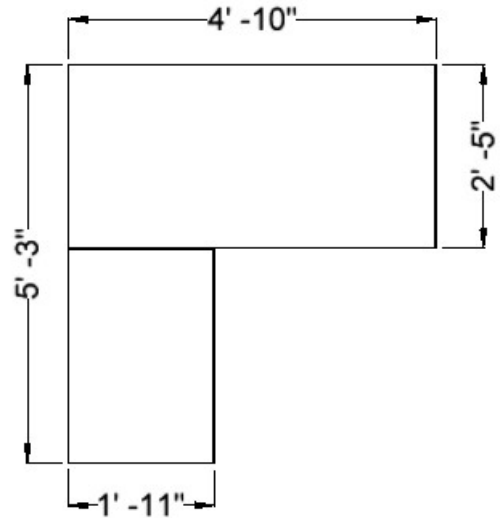

Humanscale eFloat Lite- Desk 2

FL90, S31NNN-T02958, S31NNN-T02334

\$1,446.92 + Tax

- 58" x 29" Height adjustable laminated worksurface and 34" x 23" laminate return w 3mm edge band
- Programmable switch
- Three stage, three leg base
- Salta laminate + silver base
- Contact Ted Malpage
 - tmalpage@officeinteriors.ca
 - 902-497-8944