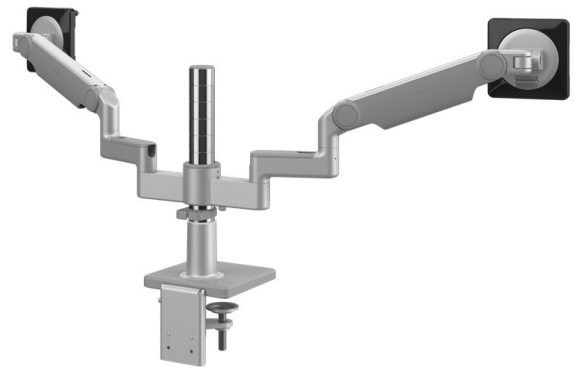

Humanscale M/Flex for M2.1 Dual Monitor Arm

$433.84 + Tax

- Two-piece clamp mount with base
- Dual bracket for two monitors
- Adjustable arm
- Silver with grey trim
- 12" high post
- Contact Ted Malpage
  - tmalpage@officeinteriors.ca
  - 902-497-8944