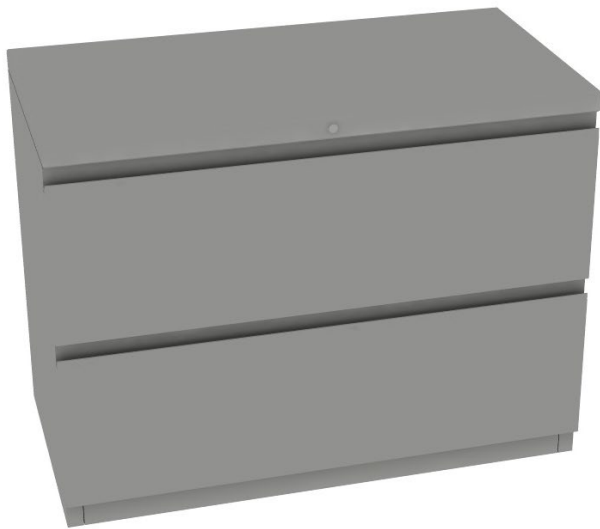

Haworth X Series – File Cabinet A

JLRD-0236-SJ

$640.88 + Tax

- 27.5"H x 36"W
- Lateral file cabinet with drawer front
- Lockable
- Smoke or Snow steel options
- Contact Ted Malpage
  - tmalpage@officeinteriors.ca
  - 902-497-8944