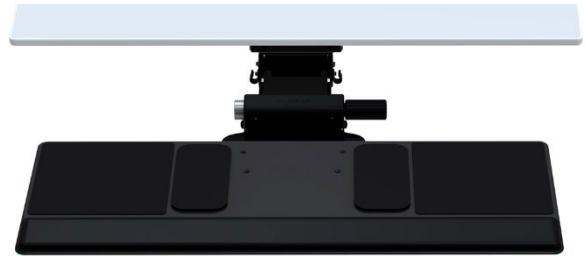

\$433.84 + Tax

- Two-piece clamp mount with base
- Dual bracket for two monitors
- Adjustable arm
- Silver with grey trim
- 12" high post
- Contact Ted Malpage
 - tmalpage@officeinteriors.ca
 - 902-497-8944

Humanscale 6G 500– Keyboard Tray

\$294.86 + Tax

- 27” Gel with synthetic leather cover
- 21.625” track
- 6G standard black mechanism
- 500-big platform
- Contact Ted Malpage
 - tmalpage@officeinteriors.ca
 - 902-497-8944