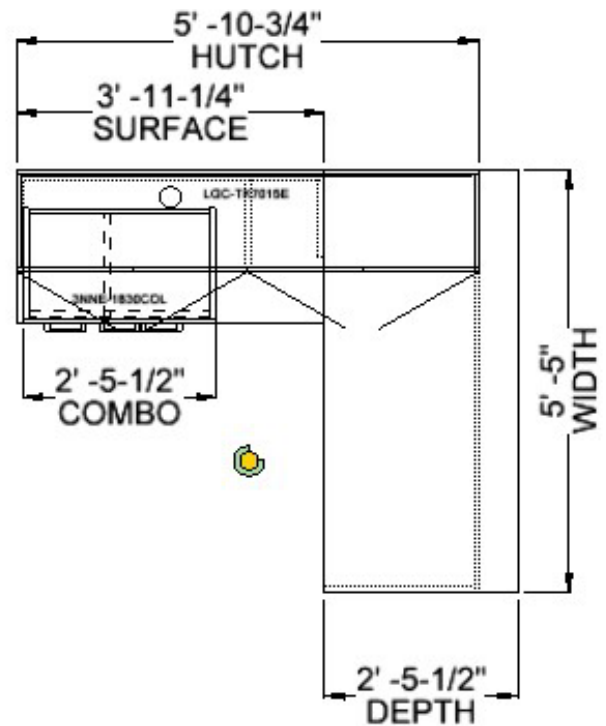

Lacasse Concept 300 Series– Desk 1A

31NN-DT2448BR, 31NN-S3066S.4, 3NNE-1830COL, 3NNN-E723616P, LGC-TK7015E

\$2515.24 + Tax

- 1" thick (TFL) Thermofused Laminate
- 66" x 30" x 29.50" Worksurface with full modesty panel
- Includes 3-drawer pedestal storage unit & open hutch with sliding door
- Salta laminate finish worksurface
- Totem laminate finish body
- Black Tackboard
- Contact Ted Malpage
 - tmalpage@officeinteriors.ca
 - 902-497-8944