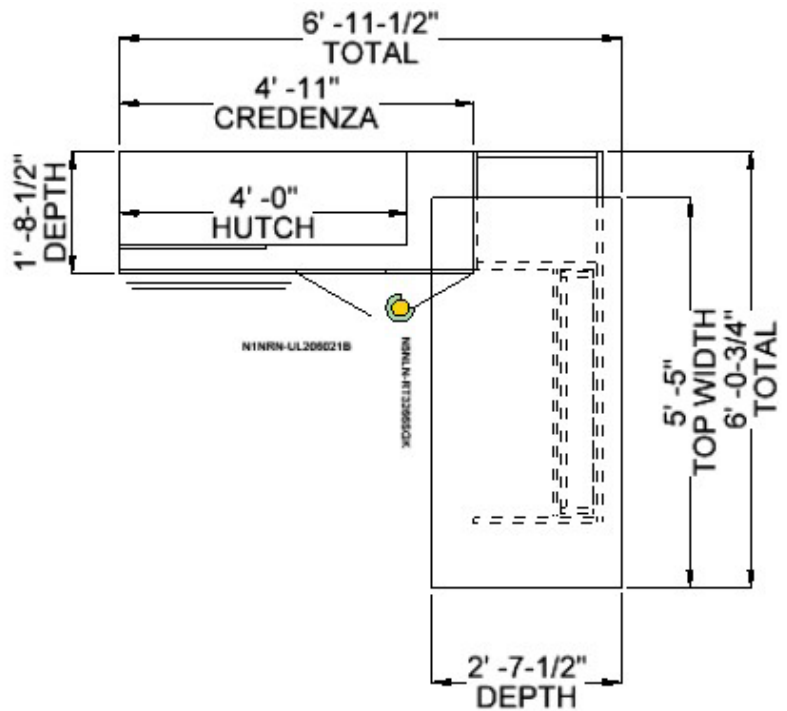

Lacasse Nex Series– Desk 1B (left-handed)

N1NRN-UL206021B, N1NLN-RT3266SGK, NNNNN-EN544416C

$4549.44 + Tax

- 1" thick (TFL) Thermofused Laminate
- 66" x 32" x 26.50"-44" Height-adjustable worksurface with full modesty panel
- Includes low-rise modesty storage unit & open hutch with sliding door
- Salta laminate finish worksurface
- Totem laminate finish body
- Contact Ted Malpage
  - tmalpage@officeinteriors.ca
  - 902-497-8944