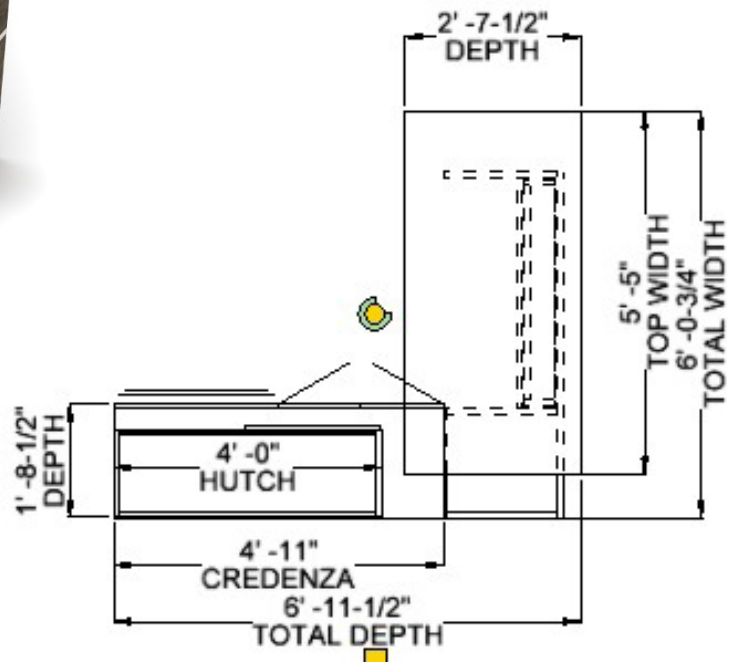

Lacasse Nex Series– Desk 1B (right-handed)

N1NLN-B206021UL, N1NRN-RT3266SGK, NNNNN-EN544416C

$4549.44 + Tax

- 1.5” thick (TFL) Thermofused Laminate
- 66” x 32” x 26.50”-44” Height-adjustable worksurface with full modesty panel
- Includes low-rise modesty storage unit & open hutch with sliding door
- Salta laminate finish worksurface
- Totem laminate finish body
- Contact Ted Malpage
  - tmalpage@officeinteriors.ca
  - 902-497-8944